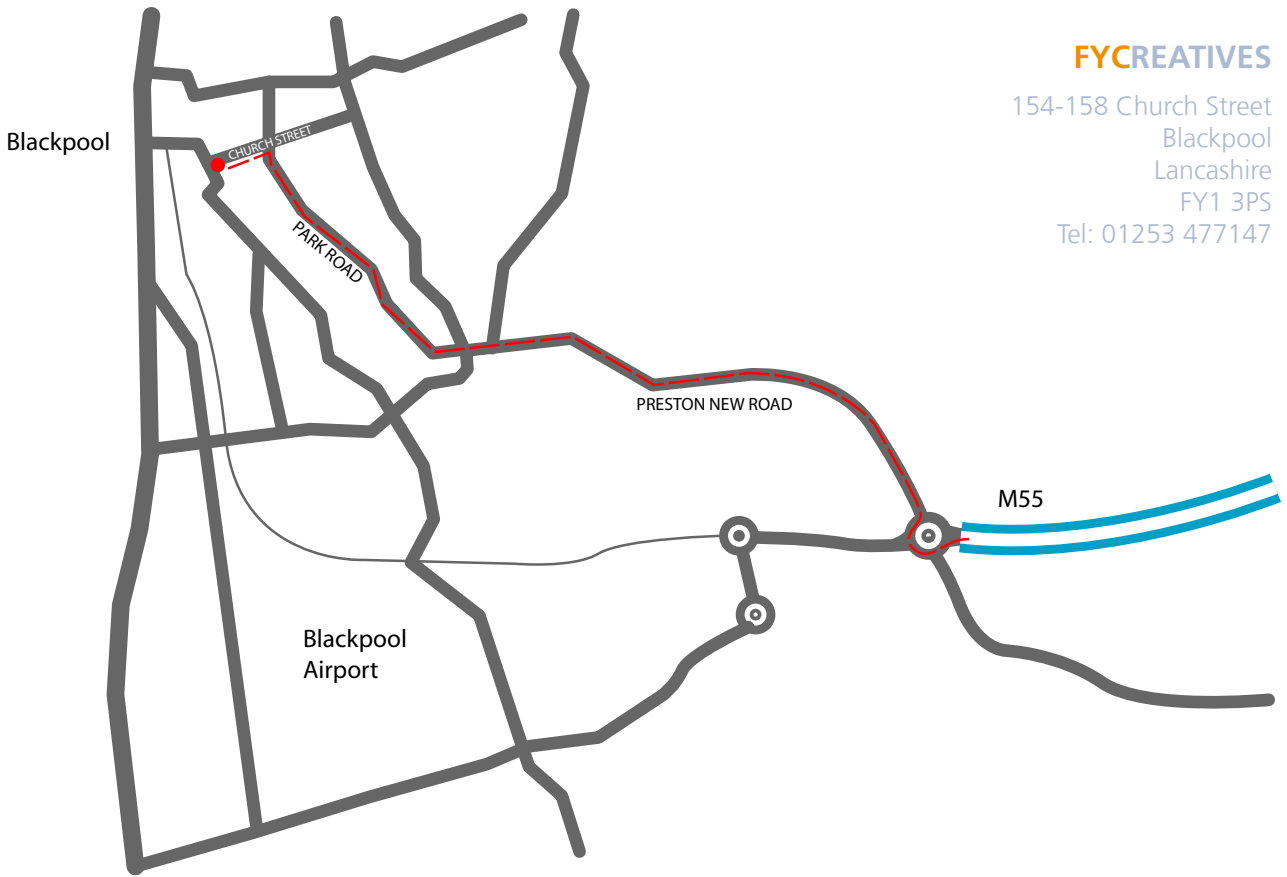

FYCREATIVES

154-158 Church Street
Blackpool
Lancashire
FY1 3PS
Tel: 01253 477147

J89952B 7/08